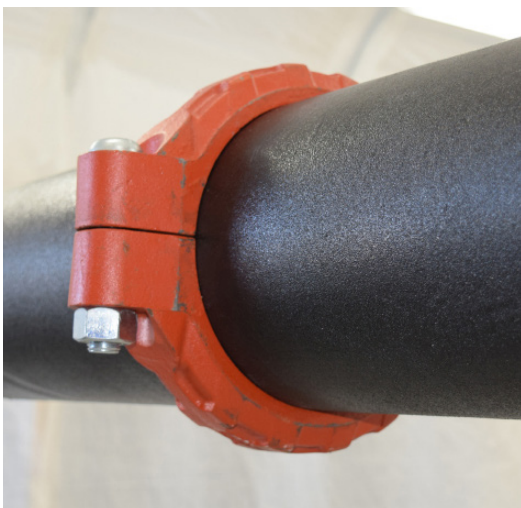

DRAGON JACKET

POCKETED COUPLING

Insulates and encapsulates Twin Bolt Grooved Couplings while creating attachment points to and from insulation.

Operating Temperature Range from -109°F (-78.3°C) to 350°F (176.6°C)

R-Value: 12.53 | K-Value: 0.174

Open and Close Installation

2lb Density Closed Cell Foam Fully Encapsulated by 100% Polyurea

Standard Sizes: 2"-12" | Standard Colors: High Pigment Black and Silver
(Custom Sizes and Colors Quoted Upon Request)