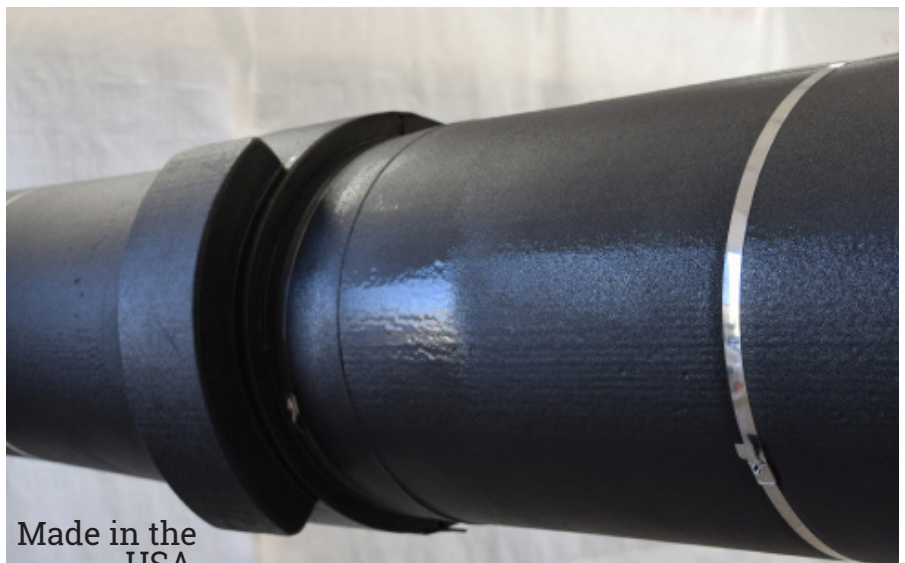

DRAGON JACKET

POCKETED COUPLING

Insulates and encapsulates Twin Bolt Grooved Couplings while creating attachment points to and from insulation.

Operating Temperature Range from -109°F (-78.3°C) to 350°F (176.6°C)

R-Value: 12.53 | K-Value: 0.174

Open and Close Installation

2lb Density Closed Cell Foam Fully Encapsulated by 100% Polyurea

Standard Sizes: 2"-12" | Standard Colors: High Pigment Black and Silver
(Custom Sizes and Colors Quoted Upon Request)